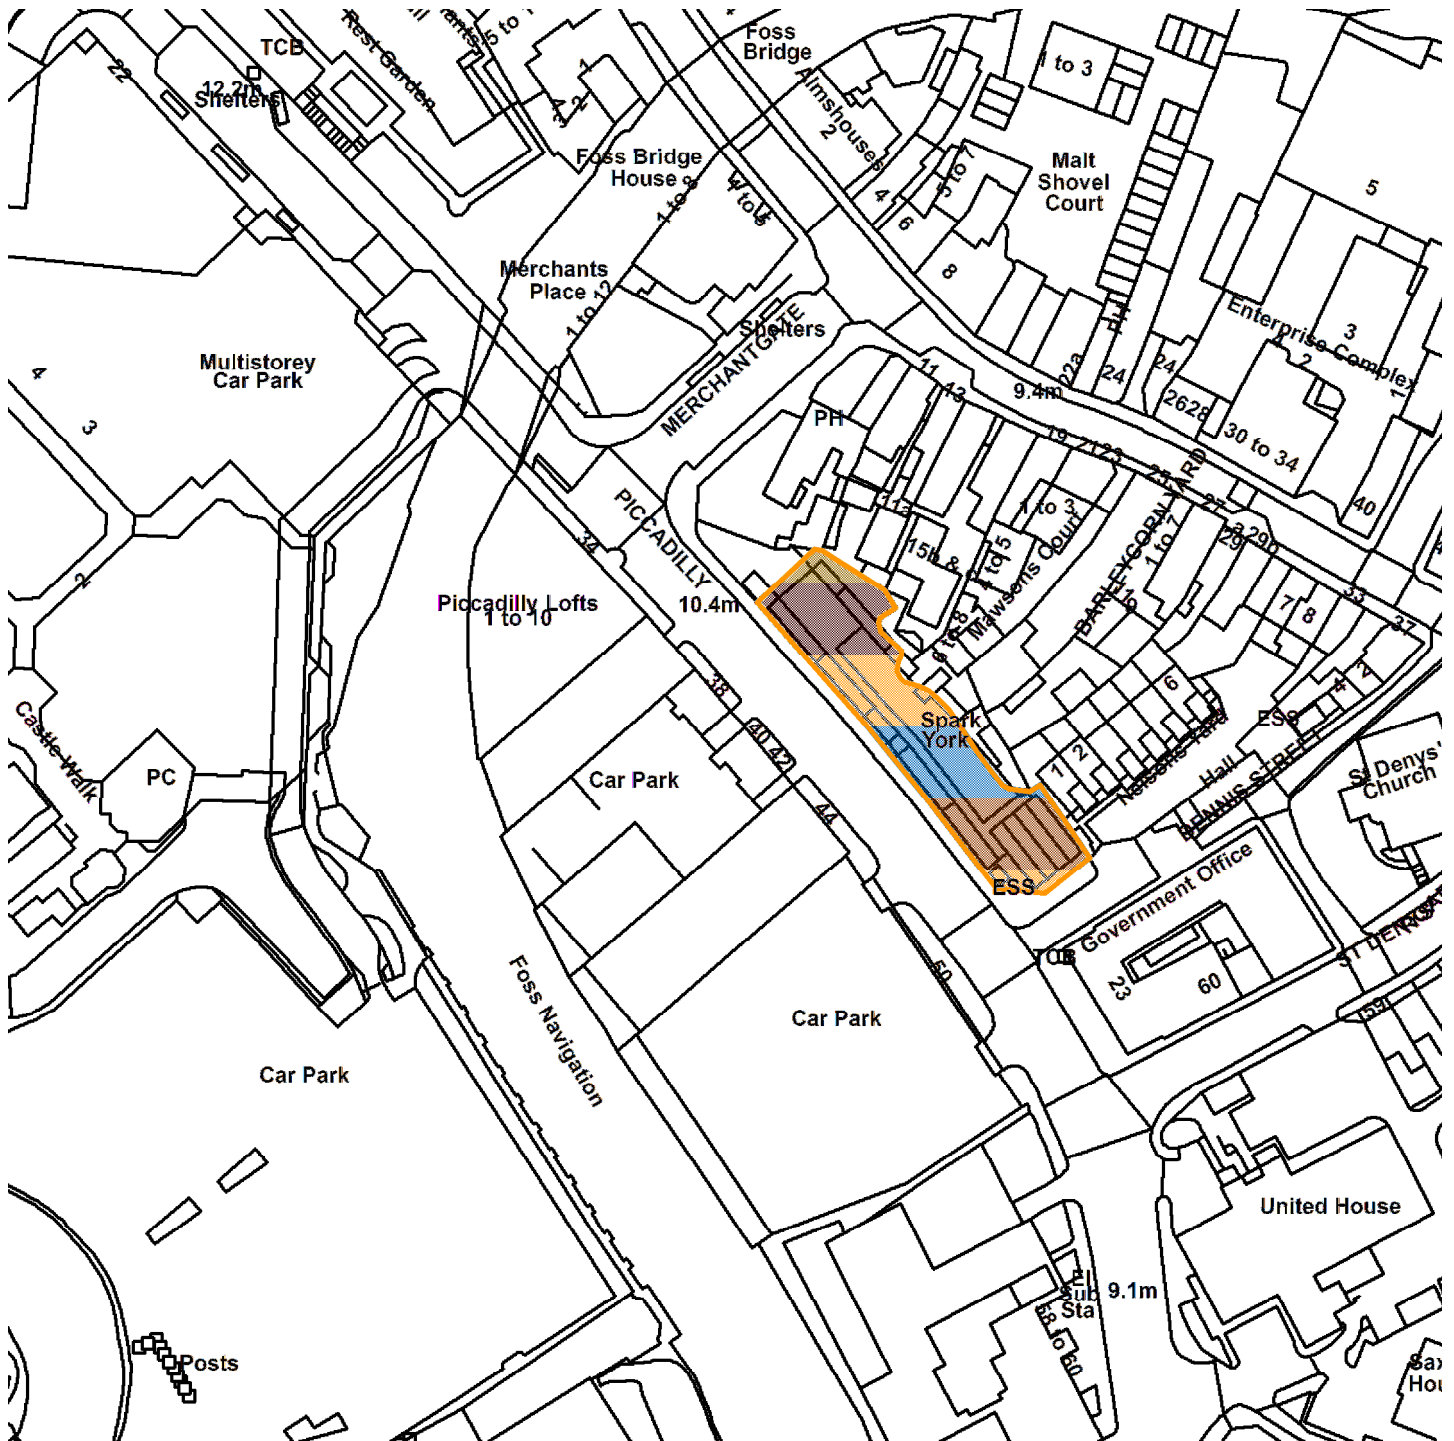

18/02268/FUL

Spark York Piccadilly

Scale : 1:1269

Reproduced from the Ordnance Survey map with the permission of the Controller of Her Majesty's Stationery Office © Crown Copyright 2000.

Unauthorised reproduction infringes Crown Copyright and may lead to prosecution or civil proceedings.

<b>Organisation</b>	Not Set
<b>Department</b>	Not Set
<b>Comments</b>	Site Plan
<b>Date</b>	14 January 2019
<b>SLA Number</b>	Not Set